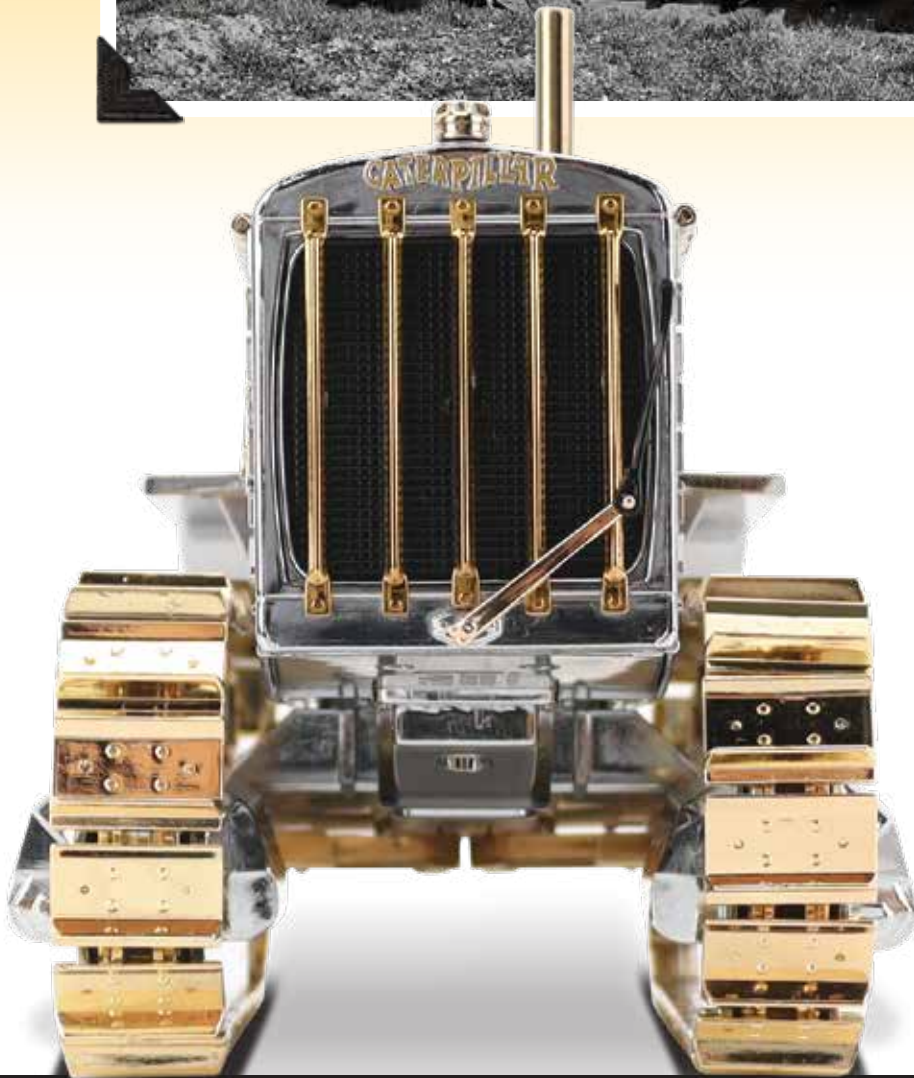

Enter the Caterpillar Twenty, so named because of its rated 20 drawbar horsepower. While not the biggest tractor, it certainly was one of the most innovative. Its design combined the latest operational technologies with aesthetic and comfort features unusual for the day.

The Twenty filled its niche admirably until the 1930s, when it and its gasoline-powered cousins were replaced by larger, diesel-power Caterpillar tractors ideal for the large infrastructure projects that had come to dominate the earthmoving market.

Today, Caterpillar stands as the global earthmoving leader, with a product line of more than 300 machines. And all of these machines can trace their legacy to that original Caterpillar Twenty.

Now, you can have your own Caterpillar Twenty, realized in 1:16 scale by Diecast Masters. This collectible piece of art has been beautifully crafted with chrome-plated and golden-plated parts, and it's all displayed on a black base with a stunning etched acrylic backdrop.

Recessed magnetic area with an engravable plate.

Moving metal tracks.

Featuring a mix of chrome-plated and golden-plated parts.

Meticulous details including logos and trade dress.

Real Replicas™

**Special
100th anniversary
packaging.**