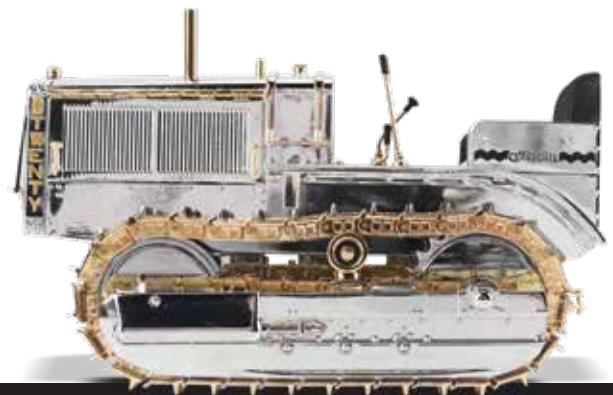

Share in the Legacy of Caterpillar Innovation.

It's 1927, just two years after Caterpillar Tractor Co. was formed. Well-regarded tractors, carried through from predecessor companies Best and Holt, formed the basis of the new Caterpillar product line. But the time had come for an all-Caterpillar-designed tractor to propel the company forward.

Enter the Caterpillar Twenty, so named because of its rated 20 drawbar horsepower. While not the biggest tractor, it certainly was one of the most innovative. Its design combined the latest operational technologies with aesthetic and comfort features unusual for the day.

The Twenty filled its niche admirably until the 1930s, when it and its gasoline-powered cousins were replaced by larger, diesel-power Caterpillar tractors ideal for the large infrastructure projects that had come to dominate the earthmoving market.

Today, Caterpillar stands as the global earthmoving leader, with a product line of more than 300 machines. And all of these machines can trace their legacy to that original Caterpillar Twenty.

Now, you can have your own Caterpillar Twenty, realized in 1:16 scale by Diecast Masters. This collectible piece of art has been beautifully crafted with chrome-plated and golden-plated parts, and it's all displayed on a black base with a stunning etched acrylic backdrop.

Available for a limited time. Order yours today!