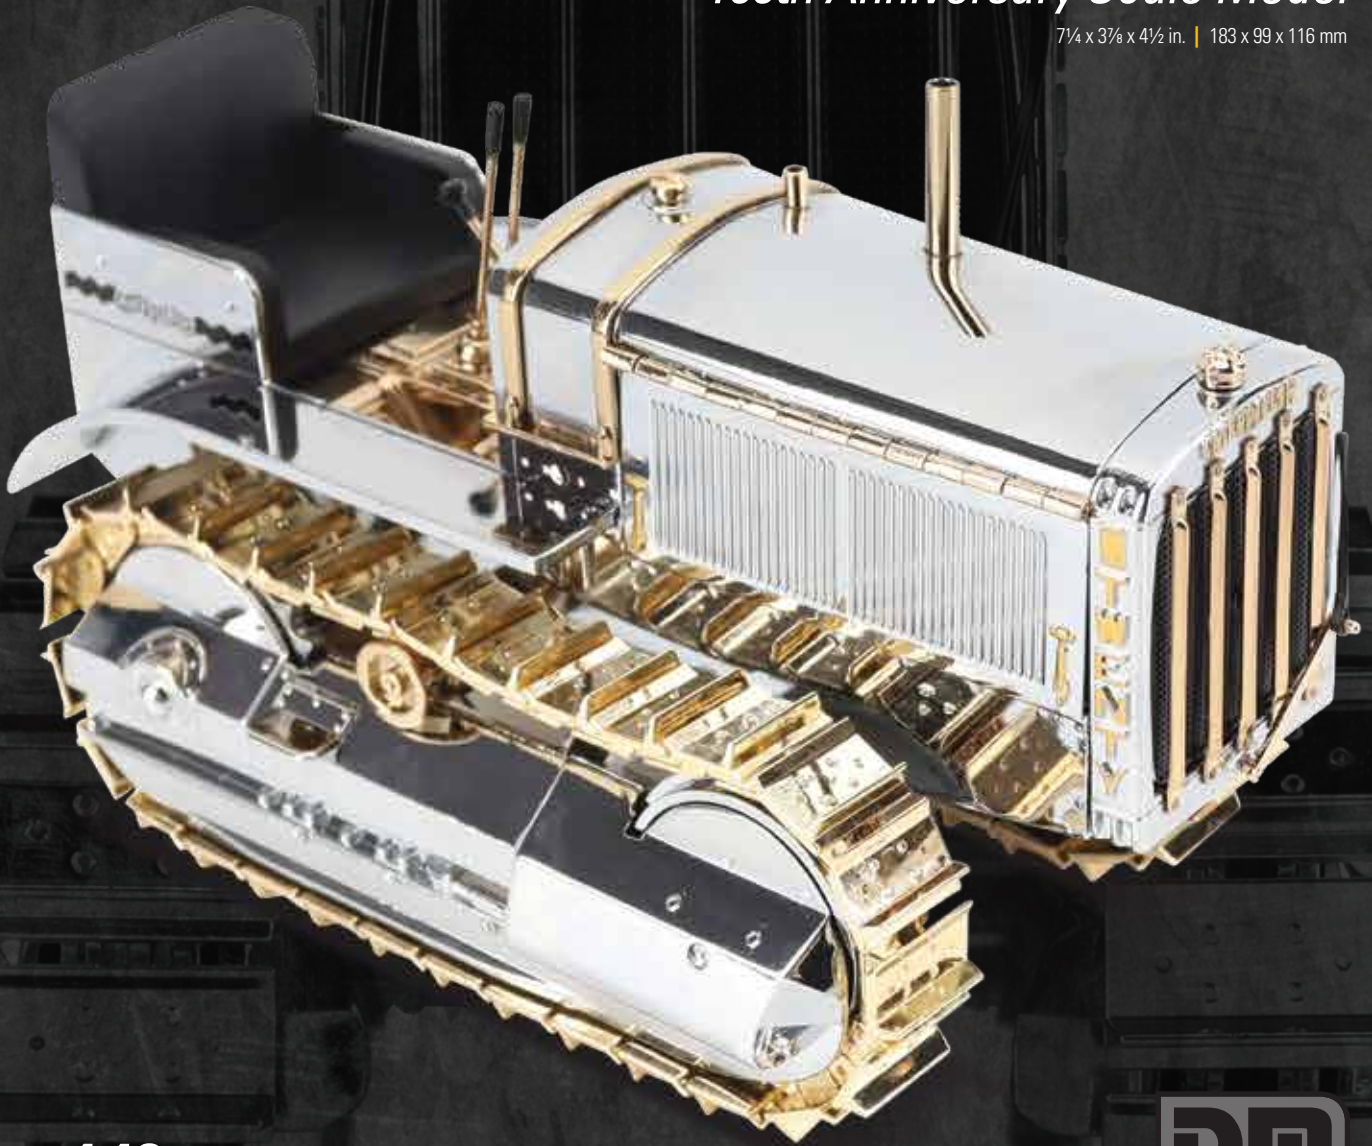

100
YEARS
CATERPILLAR

CATERPILLAR® TWENTY

100th Anniversary Scale Model

7¼ x 3⅞ x 4½ in. | 183 x 99 x 116 mm

1:16 SCALE

ITEM NUMBER

85760

DM
DIECAST
MASTERS

Real Replicas