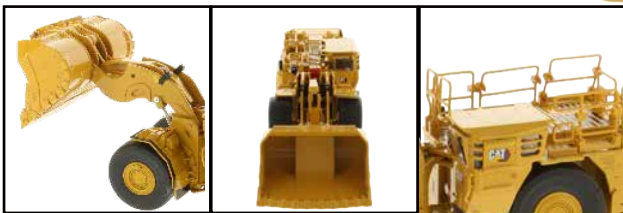

1:50 Cat® R2900 XE Underground Mining Loader

- * Moveable boom and bucket
- * Articulated steering and authentic rolling wheels and rubber tires
- * Detailed cab interior
- * Authentic Cat Machine Yellow paint
- * Authentic Cat trade dress
- * Detailed Transmission area

Contact your Diecast Masters distributor today to order

ITEM NUMBER
85719

SCALE 1:50

9 x 2³/₄ x 2³/₈ in
230x 70 x 59mm

Real Replicas

Contact your Diecast Masters distributor today to order.

14+

Diecast Masters scale models are adult collectibles, not toys. Not intended for children under 14.