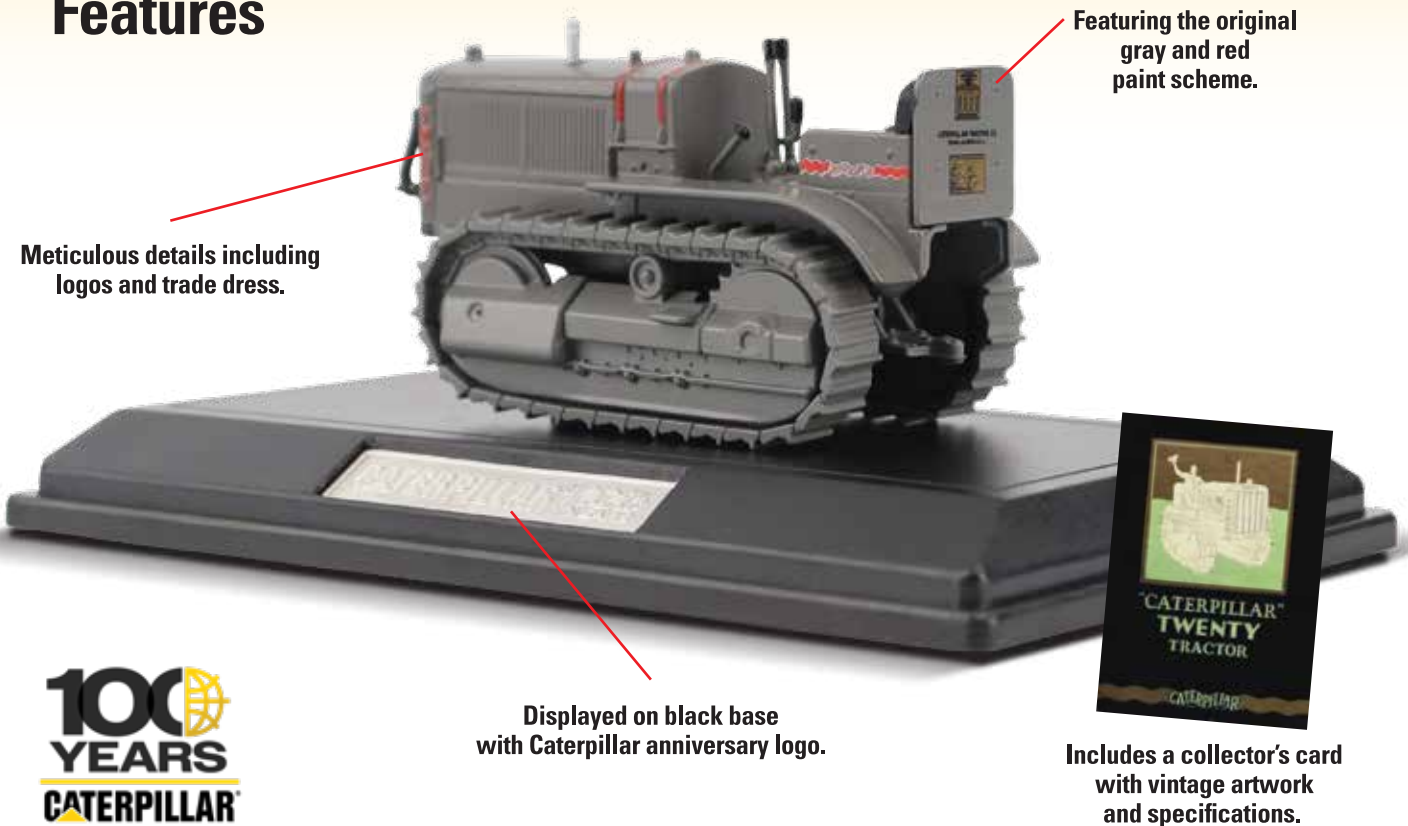

100
YEARS
CATERPILLAR

1:50 SCALE

ITEM NUMBER
85654

CATERPILLAR® TWENTY

Centennial Model

2¼ x 1¼ x 1½ in. | 58 x 32 x 37 mm

Step Back 100 Years in Caterpillar History.

When the Caterpillar Twenty tractor hit the market in 1927, no one could have imagined the impact it would have. The neat, productive and popular 20 horsepower tractor fit at the lower end of an existing product line that consisted of designs carried over from Best and Holt, the two companies that merged to form Caterpillar in 1925.

Its enduring claim to fame, however, was that the Twenty was the very first machine to be “all-Caterpillar” from the ground up. Simply put, the engineering and design precedents established by Caterpillar during development of the Twenty formed a foundation for Caterpillar’s first century.

Today, Caterpillar boasts 300 machines in its global product line. Every one of these machines traces its ancestry to the original Caterpillar Twenty.

Now, Diecast Masters presents history you can hold in your hand – an artfully made 1:50 scale model of the Caterpillar Twenty, crafted in heavy diecast metal and detailed with the original 1927-era gray and red paint scheme and “crawler style” Caterpillar logo. It’s a great addition to any collection.

Order yours today!

Real Replicas

Features

Meticulous details including logos and trade dress.

Featuring the original gray and red paint scheme.

Displayed on black base with Caterpillar anniversary logo.

Includes a collector's card with vintage artwork and specifications.