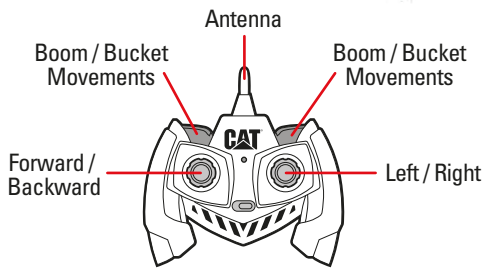

Cat[®] Radio Control 1:35 Scale 336 Hydraulic Excavator

ITEM NUMBER
23001
1:35 SCALE

Size: 29.5 x 9.0 x 20.5 in.

Package includes:

- Excavator
- Controller
- Instruction Manual
- 4 x AAA batteries for vehicle (optional)
- 2 x AAA batteries for controller (optional)
- Window box package

CONSTRUCTION RC

FULL FUNCTION
RADIO CONTROL

FREQUENCY
2.4 GHZ

LONG PLAY TIME

AUTHENTIC SCALE
MODEL

8+ Diecast Masters scale models are adult collectibles, not toys. Not intended for children under 8.

www.cat.com / www.caterpillar.com